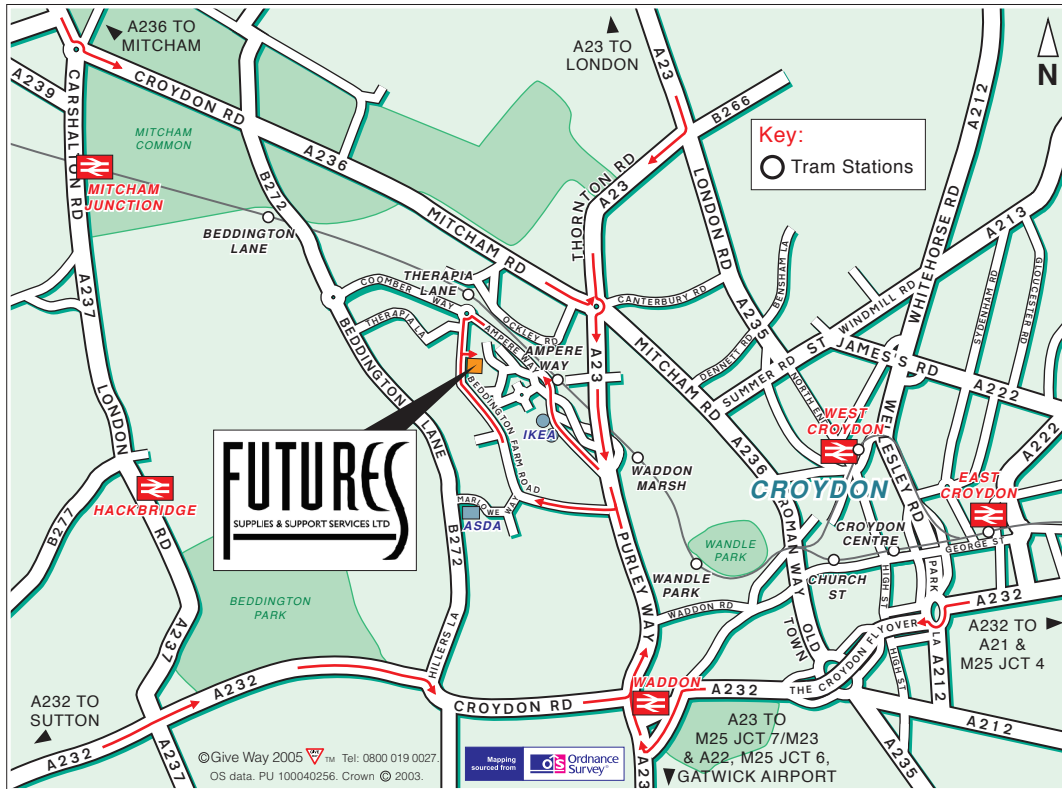

© Give Way 2005. Tel: 0800 019 0027.
OS data. PU 100040256. Crown © 2003.