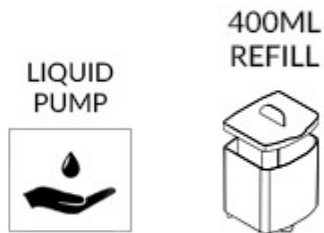

## Part Number 4PLR-WWB

Manufactured in the UK  
ABS plastic cover, window ; backplate  
400ml reservoir can be easily refilled when levels are low  
The dispenser is fitted with a liquid soap pump  
Designed to dispense gel, liquid hand soap  
Robust unit that operates on a push cover operation  
The sturdy design makes this dispenser durable  
Key lockable cover, front window to check stock levels  
Fixing kit and key provided - Optional keyless function

***The Modular Range is an official Made In Britain product***

Height 190mm  
Width 90mm  
Projection 98mm

White ABS body different windows available  
**Red, Green, Yellow, Orange, Grey, Clear**

**Select a window to suit your own branded logo**

## Capacity

400ml refillable reservoir  
Liquid pump (2ml) shot - (1ml) pump available  
Flowable liquid soap, cream, gel, disinfectant