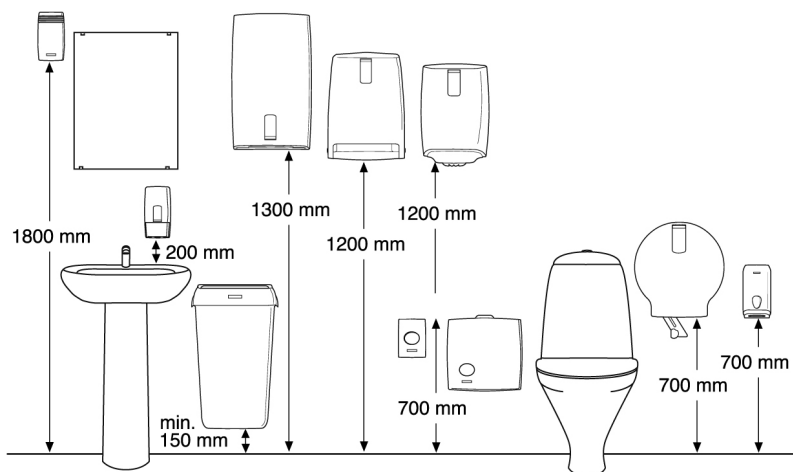

### Product / Consumer pack

x 154 mm

y 402 mm

z 174 mm

Black

0.912 kg

### Transport pallet

x 800 mm

y 1260 mm

z 1200 mm

72

106.654 kg

6414300092056

**Measurements and installing**