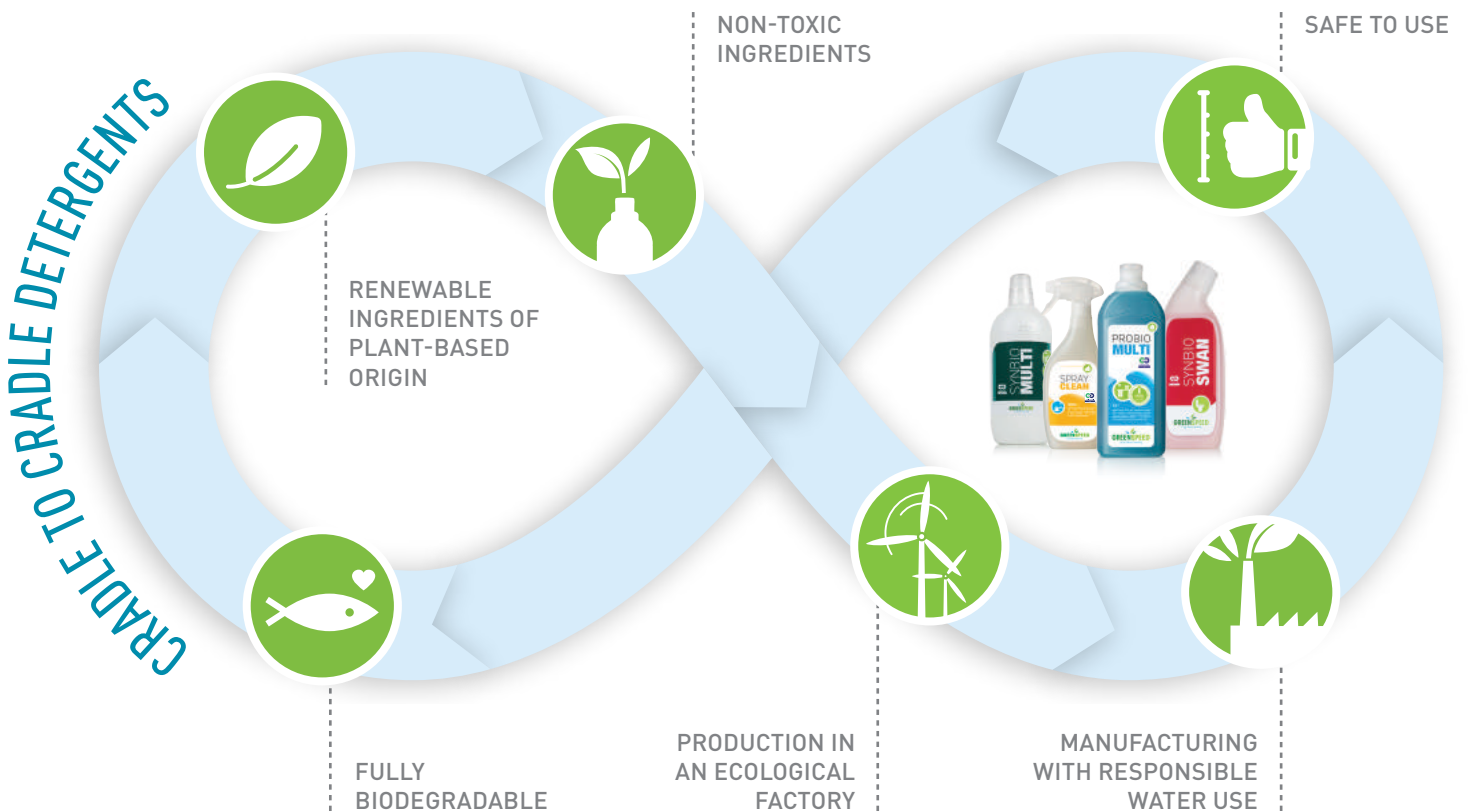

BIOLOGICAL CYCLE