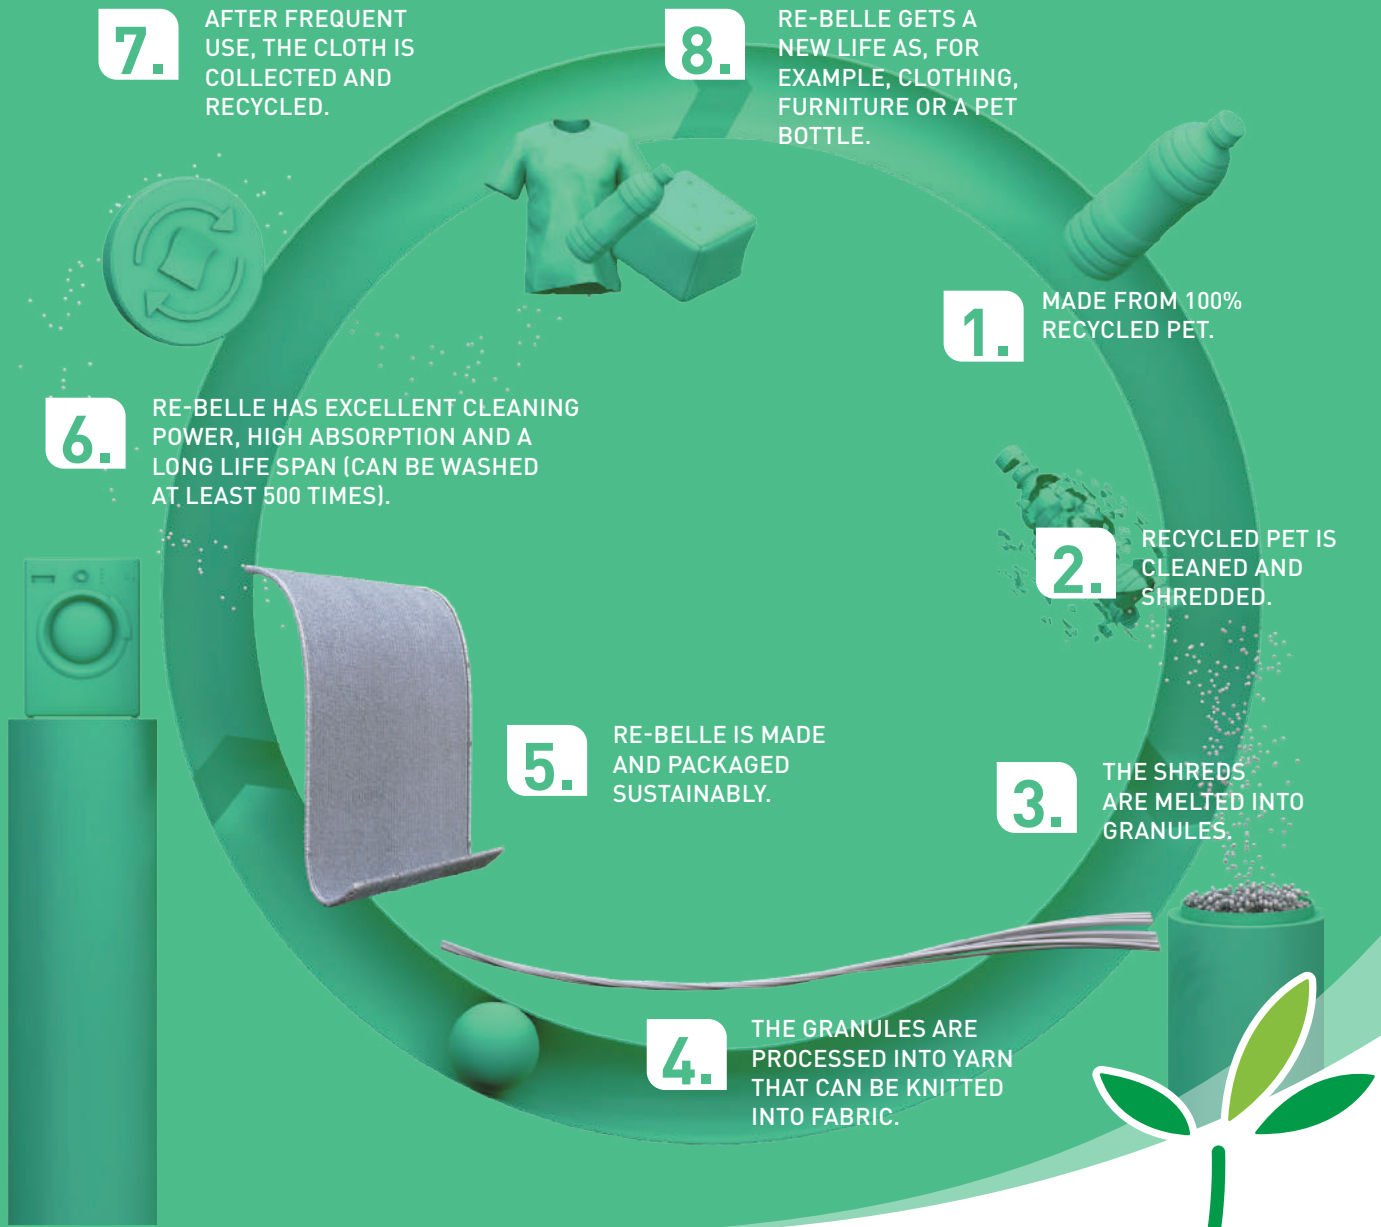

7. AFTER FREQUENT USE, THE CLOTH IS COLLECTED AND RECYCLED.

8. RE-BELLE GETS A NEW LIFE AS, FOR EXAMPLE, CLOTHING, FURNITURE OR A PET BOTTLE.

1. MADE FROM 100% RECYCLED PET.

6. RE-BELLE HAS EXCELLENT CLEANING POWER, HIGH ABSORPTION AND A LONG LIFE SPAN (CAN BE WASHED AT LEAST 500 TIMES).

2. RECYCLED PET IS CLEANED AND SHREDED.

3. THE SHREDS ARE MELTED INTO GRANULES.

5. RE-BELLE IS MADE AND PACKAGED SUSTAINABLY.

4. THE GRANULES ARE PROCESSED INTO YARN THAT CAN BE KNITTED INTO FABRIC.