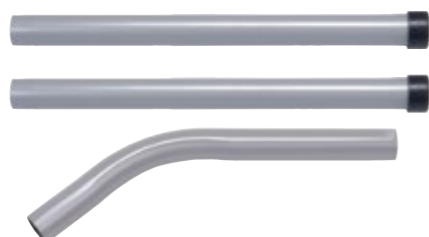

602164 Combination Dusting Brush & Upholstery Tool

602160 305mm ABS Crevice Tool

602163 130mm Rubber Gulper Tool

602168 100mm Banana Pipe Cleaning Tool
602169 200mm Banana Pipe Cleaning Tool

38mm Tubes

602920 Stainless Steel Extension Tube
602919 Stainless Steel Tube Bend
602917 3-Piece Stainless Steel Tube Set