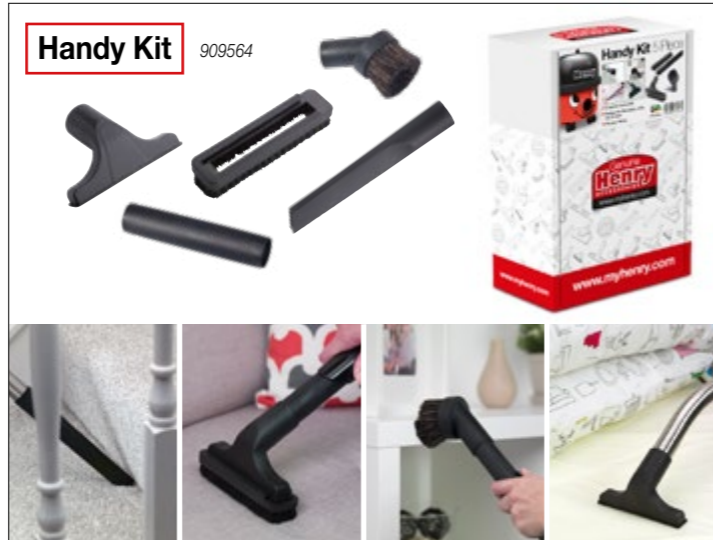

Handy Kit 909564